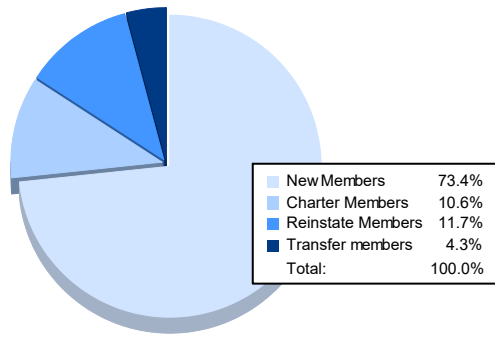

Year	New Clubs	Dropped Clubs	Gain/ Loss Clubs	New Members	Charter Members	Reinstate Members	Transfer Members	Total Member Added	Total Members Dropped	Gain/ Loss Members
2016-2017	0	0	0	163	0	5	4	172	149	23
2017-2018	0	1	-1	133	0	5	8	146	211	-65
2018-2019	0	0	0	134	0	8	2	144	134	10
2019-2020	0	0	0	59	0	4	5	68	141	-73
2020-2021	1	0	1	69	10	11	4	94	202	-108
Average	0	0	0	112	2	7	5	125	167	-43

Membership Composition June 2021 Cumulative

Gender Composition June 2021 Cumulative